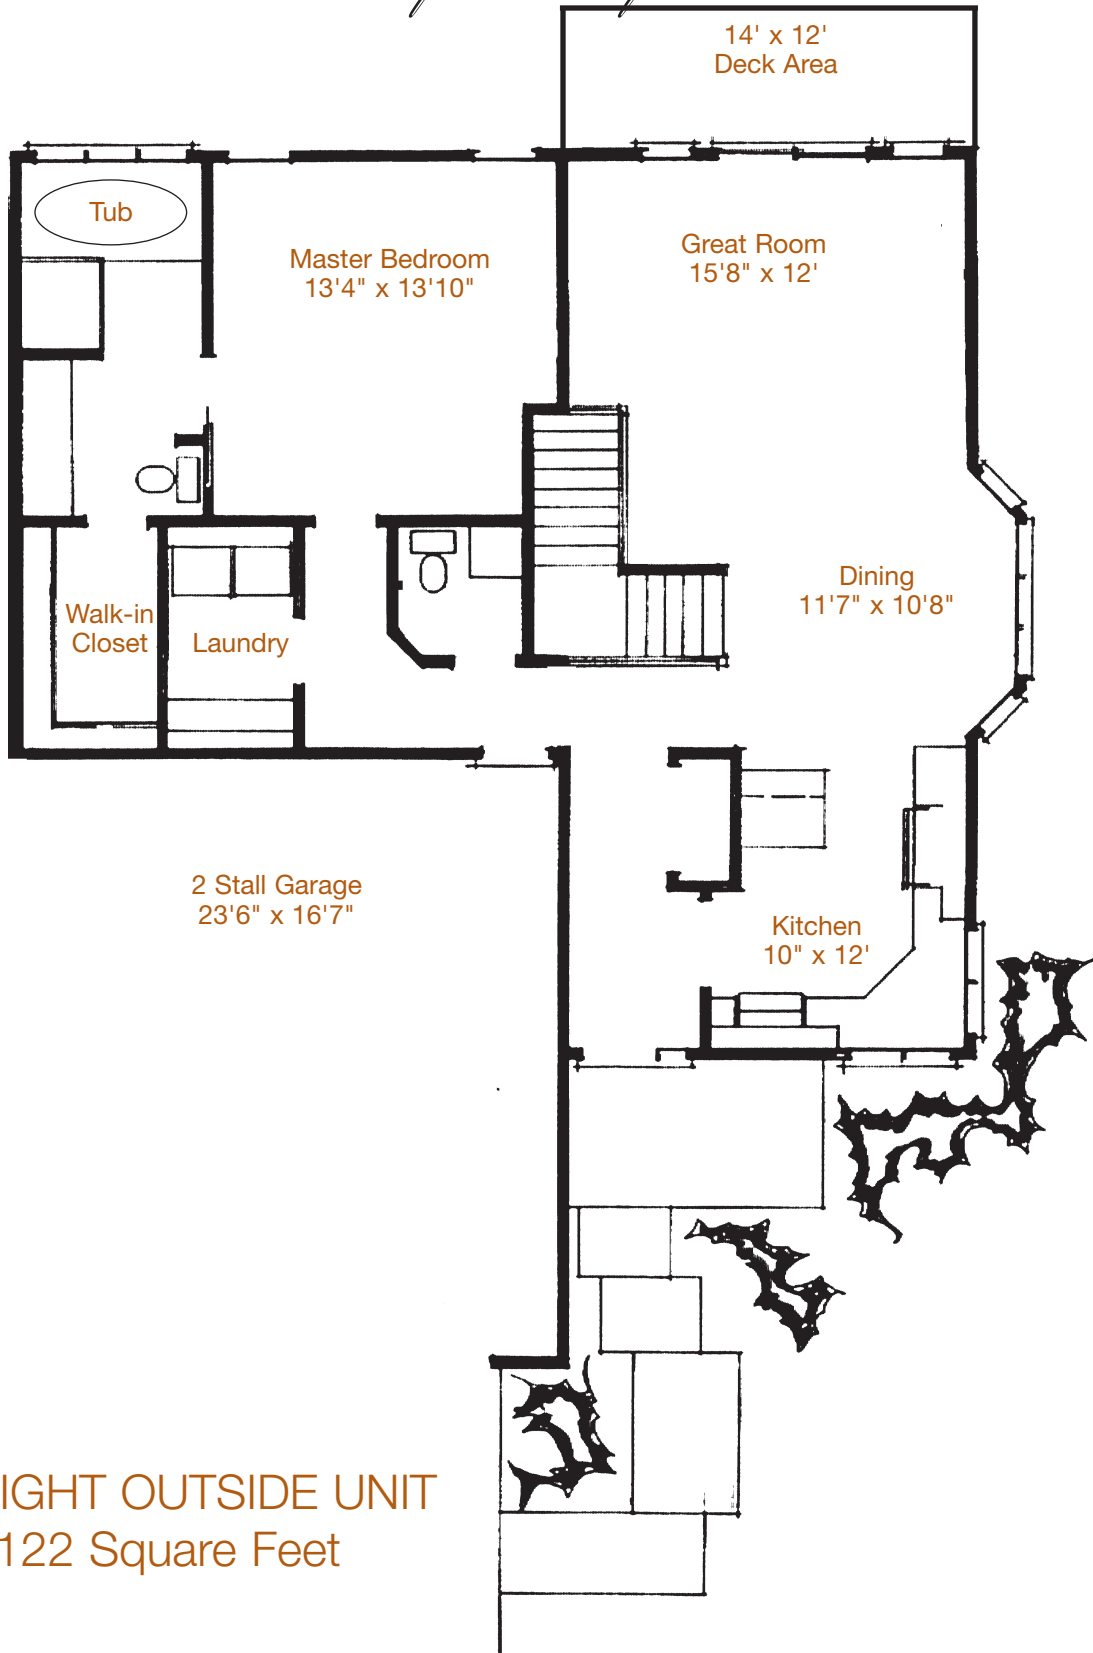

Hawthorne Condominiums

by Hathaway

RIGHT OUTSIDE UNIT
1122 Square Feet

2876 28th Street SW • Grandville, MI 49418

Hawthorne Condominiums

by Hathaway

Lower Level – Finish Options

RIGHT OUTSIDE UNIT

1122 Square Feet

Main Floor Master Bedroom

Walk-in Closet

Kitchen, Dinette, Living Room

Main Floor Utility

Two Stall Attached Garage

Deck Area

OPTIONS

Cathedral Living Room Ceiling

14 x 12 Sun Room

Fireplace

Finished Lower Level

Bedroom, Family Room, $\frac{3}{4}$ Bath

Whirlpool Bath