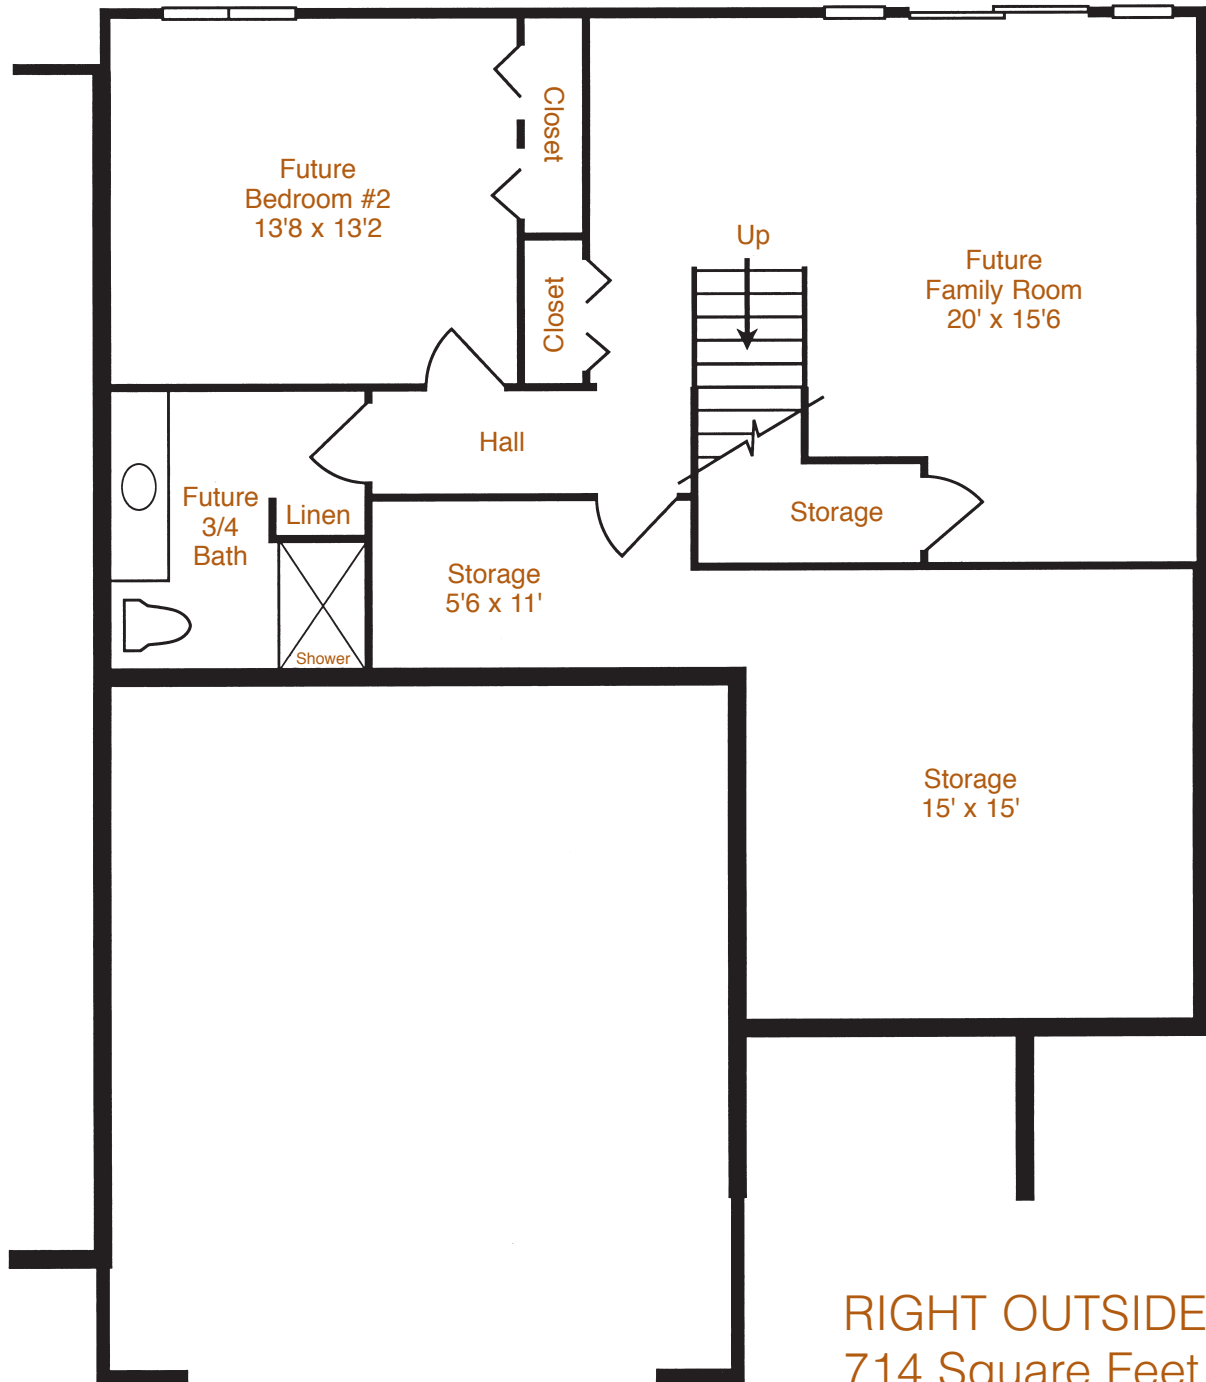

Hawthorne Condominiums

by Hathaway

RIGHT OUTSIDE UNIT
1122 Square Feet

2876 28th Street SW • Grandville, MI 49418

Hawthorne Condominiums

by Hathaway

Lower Level – Finish Options

RIGHT OUTSIDE UNIT

1122 Square Feet

Main Floor Master Bedroom

Walk-in Closet

Kitchen, Dinette, Living Room

Main Floor Utility

Two Stall Attached Garage

Deck Area

OPTIONS

Cathedral Living Room Ceiling

14 x 12 Sun Room

Fireplace

Finished Lower Level

Bedroom, Family Room, $\frac{3}{4}$ Bath

Whirlpool Bath