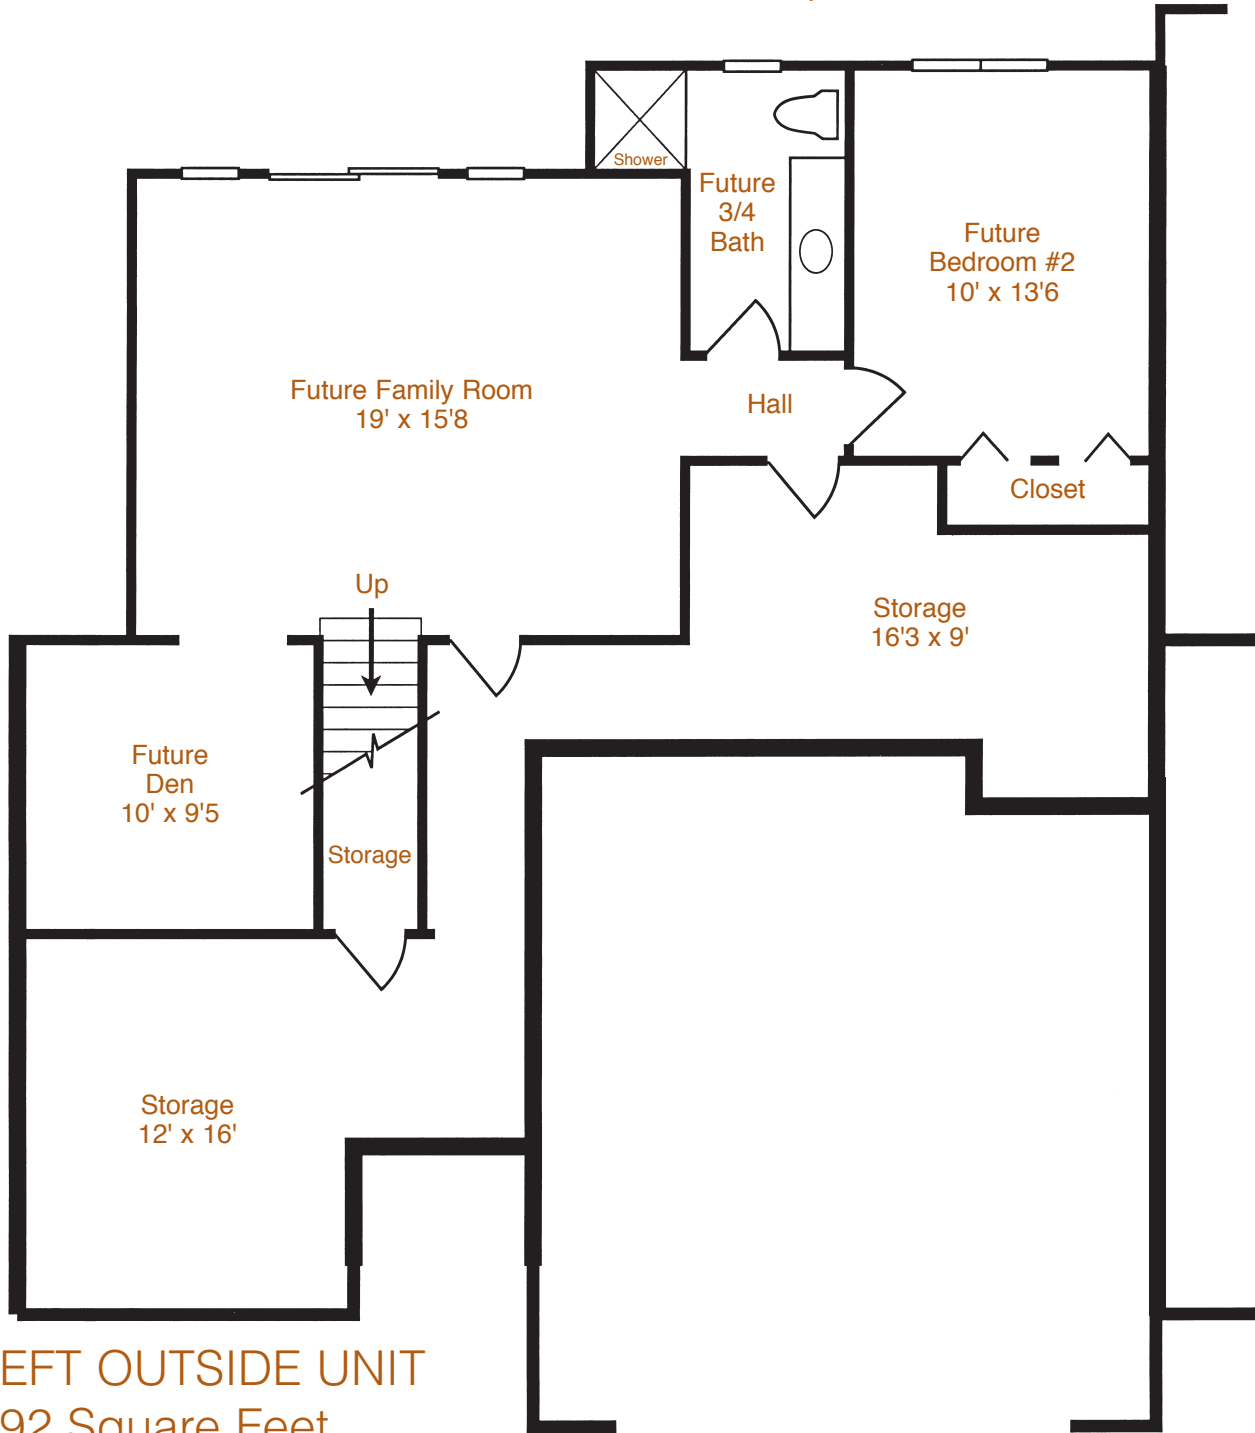

Hawthorne Condominiums

by Hathaway

LEFT OUTSIDE UNIT
1172 Square Feet

Hawthorne Condominiums

by Hathaway

Lower Level – Finish Options

LEFT OUTSIDE UNIT
692 Square Feet

LEFT OUTSIDE UNIT

1172 Square Feet

Main Floor Master Bedroom

Walk-in Closet

Kitchen, Dinette, Living Room

Main Floor Utility

Two Stall Attached Garage

Deck Area

OPTIONS

Cathedral Living Room Ceiling

14 x 12 Sun Room

Fireplace

Finished Lower Level

Bedroom, Family Room, $\frac{3}{4}$ Bath

Whirlpool Bath