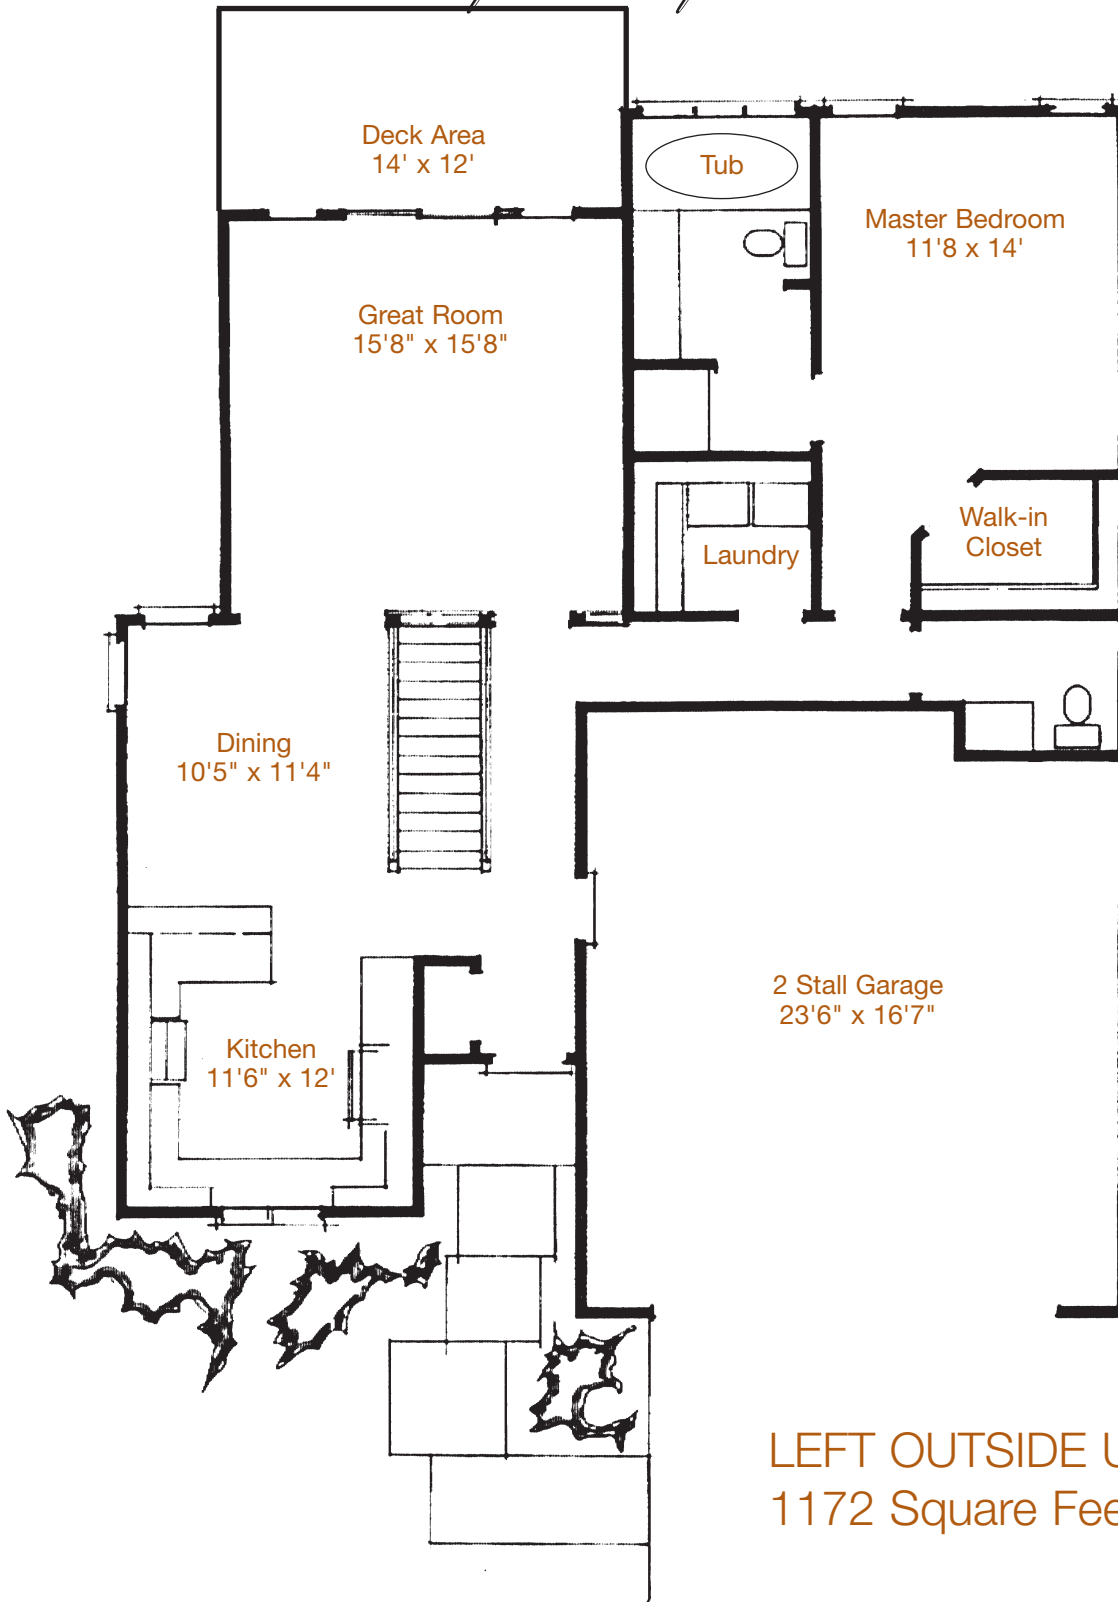

Hawthorne Condominiums

by Hathaway

LEFT OUTSIDE UNIT
1172 Square Feet

Hawthorne Condominiums

by Hathaway

Lower Level – Finish Options

LEFT OUTSIDE UNIT
692 Square Feet

LEFT OUTSIDE UNIT

1172 Square Feet

Main Floor Master Bedroom

Walk-in Closet

Kitchen, Dinette, Living Room

Main Floor Utility

Two Stall Attached Garage

Deck Area

OPTIONS

Cathedral Living Room Ceiling

14 x 12 Sun Room

Fireplace

Finished Lower Level

Bedroom, Family Room, $\frac{3}{4}$ Bath

Whirlpool Bath