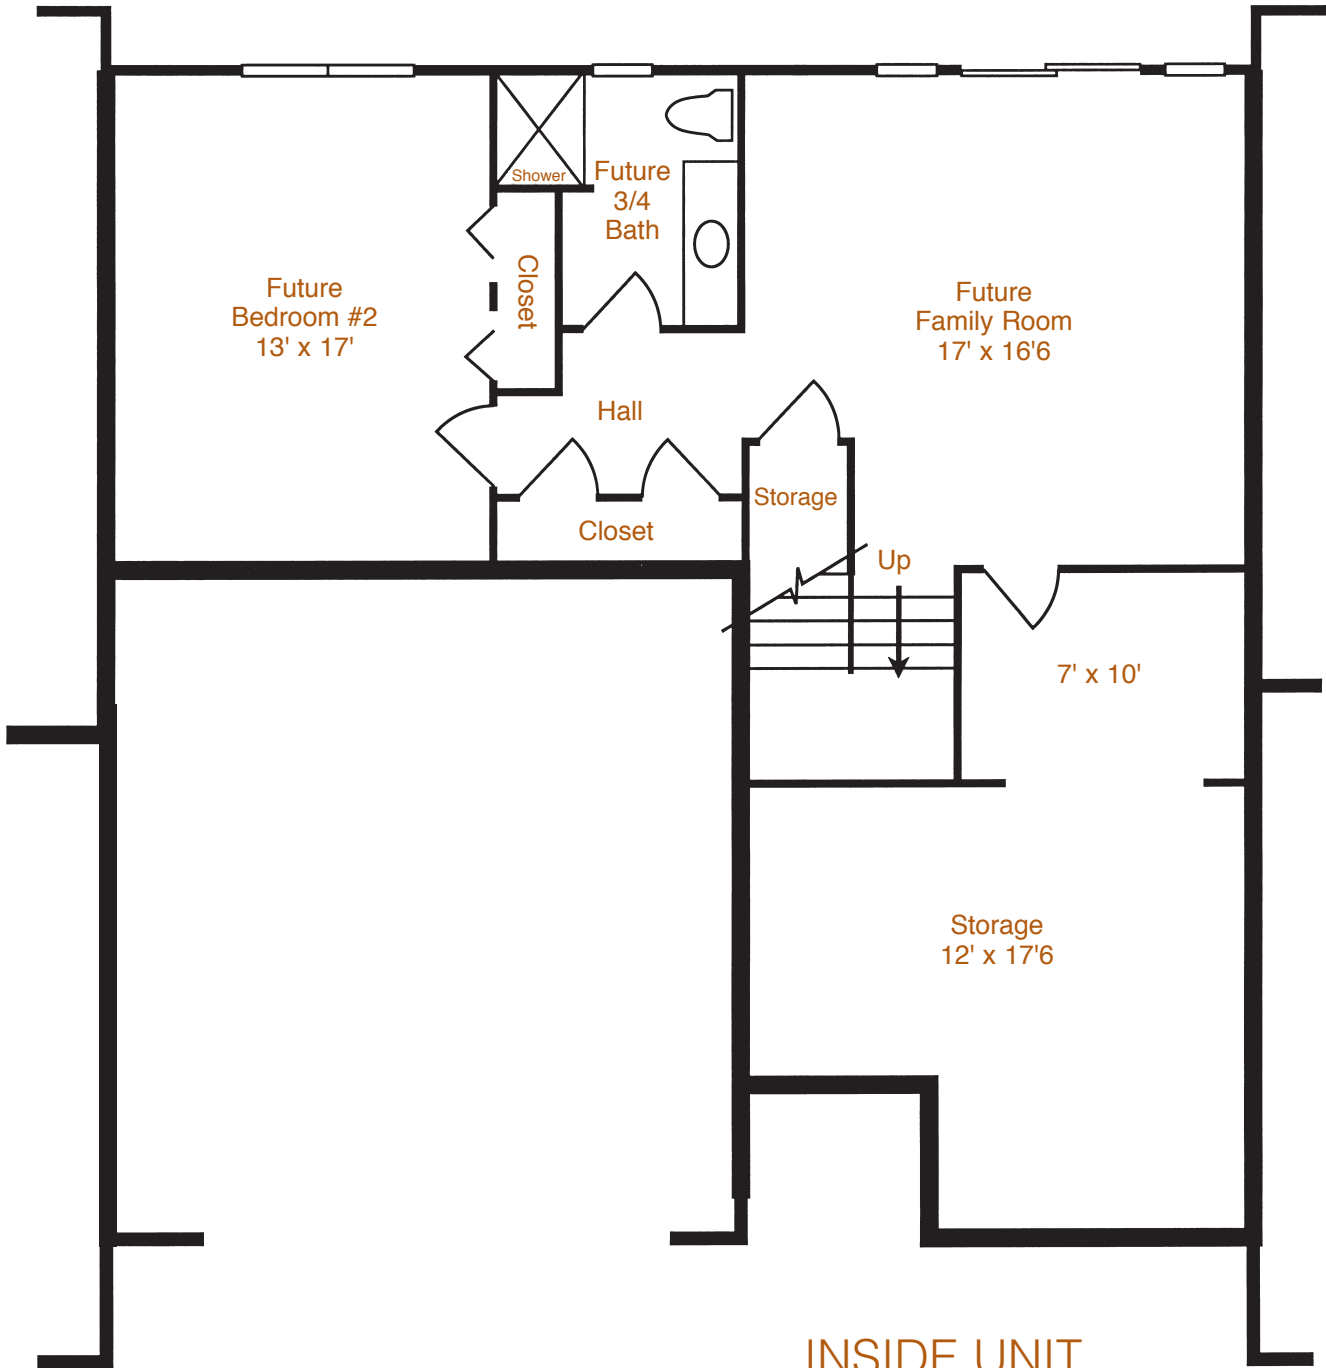

# Hawthorne Condominiums

*by Hathaway*

2876 28th Street SW • Grandville, MI 49418

# Hawthorne Condominiums

*by Hathaway*

Lower Level – Finish Options

INSIDE UNIT  
720 Square Feet

# INSIDE UNIT

1116 Square Feet

Main Floor Master Bedroom

Walk-in Closet

Kitchen, Dinette, Living Room

Main Floor Utility

Two Stall Attached Garage

9' Ceilings Throughout

Deck Area