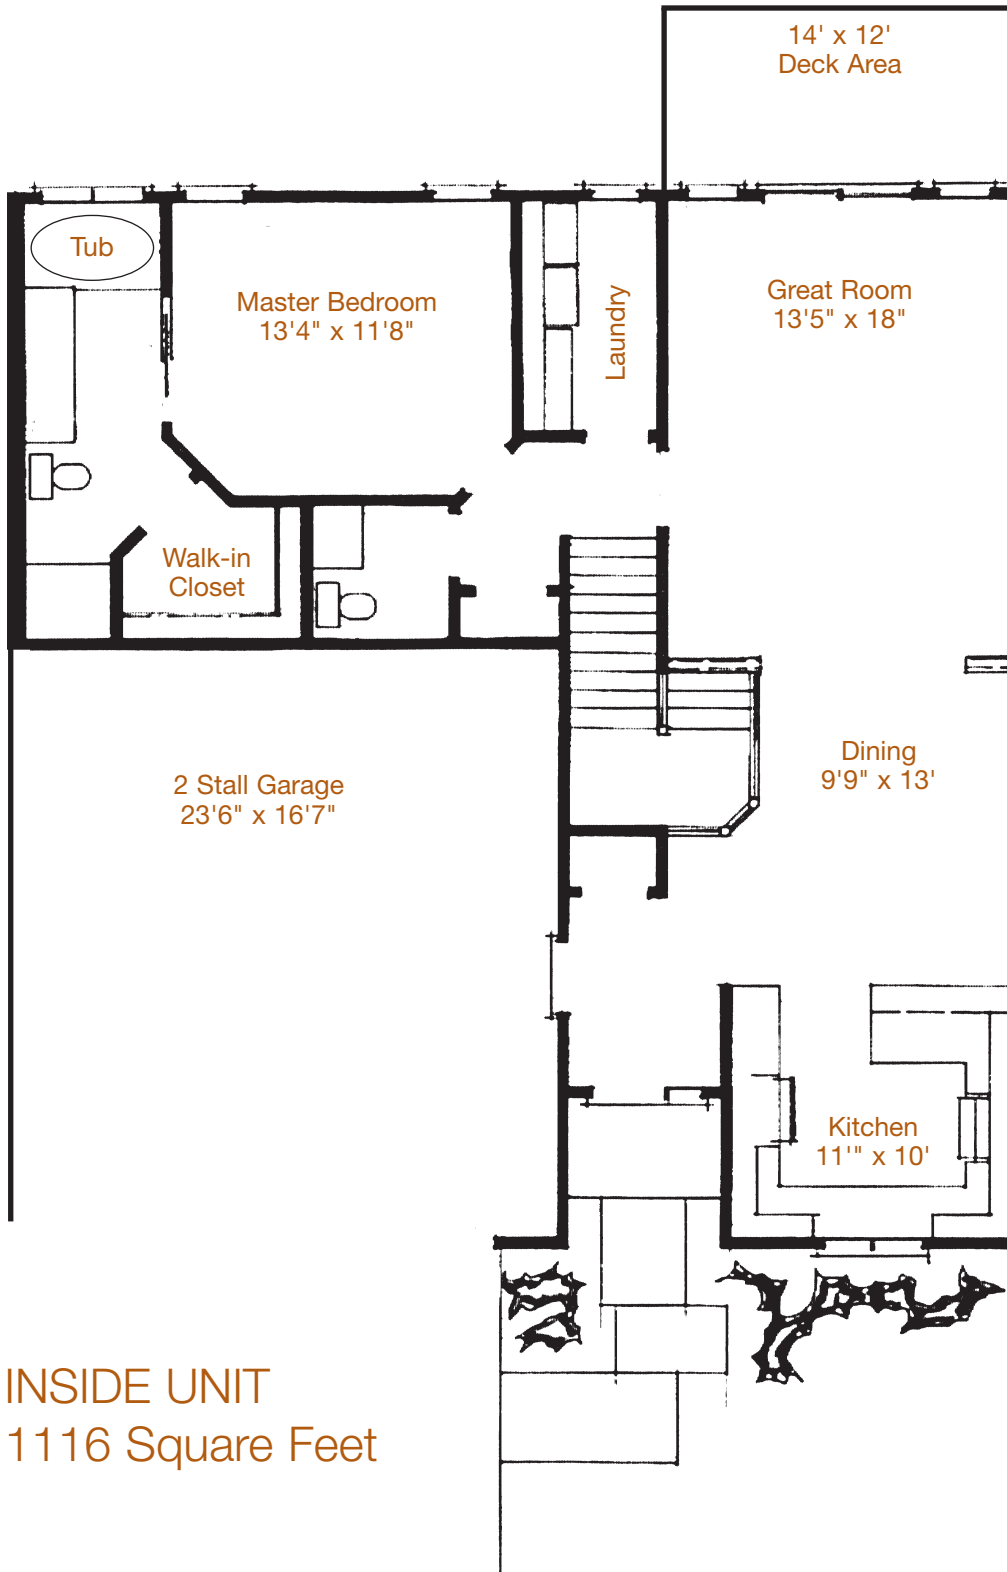

Hawthorne Condominiums

by Hathaway

2876 28th Street SW • Grandville, MI 49418